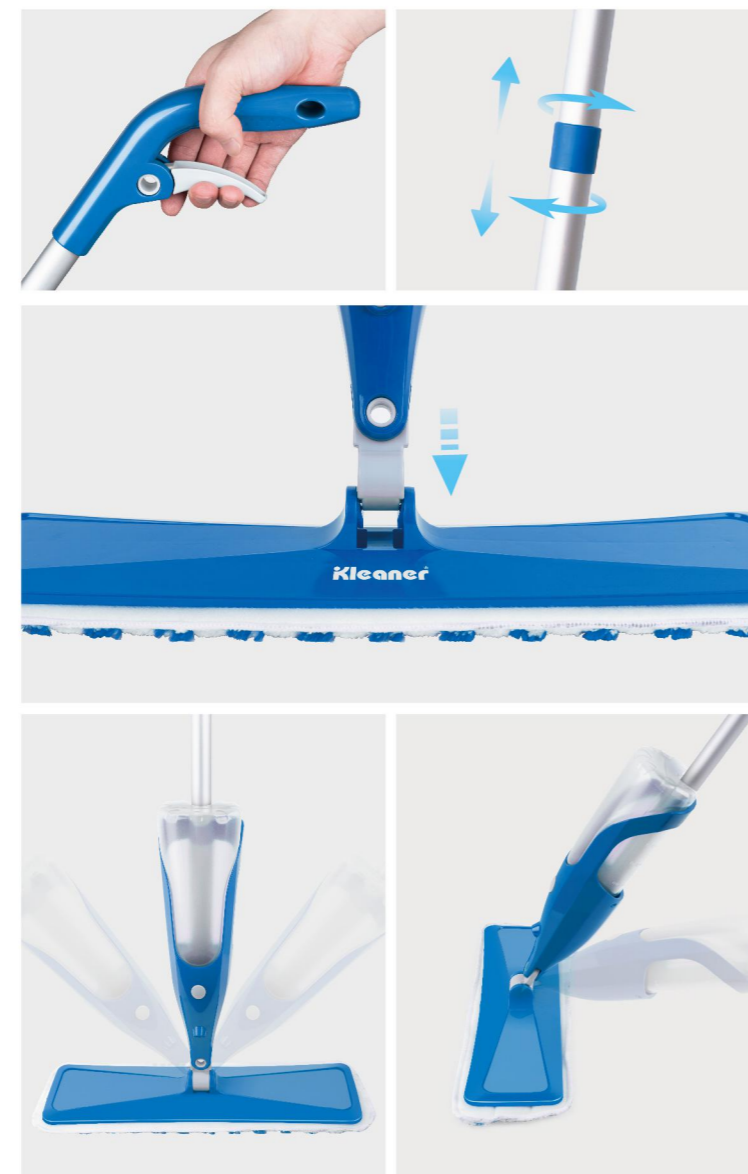

KA2204

SPRAY MOP

CODE: 6959125752681
QTY: 12 PCS/CTN

115 cm 2-section Aluminum Handle
500 ml Volume
40 cm Mop Plate