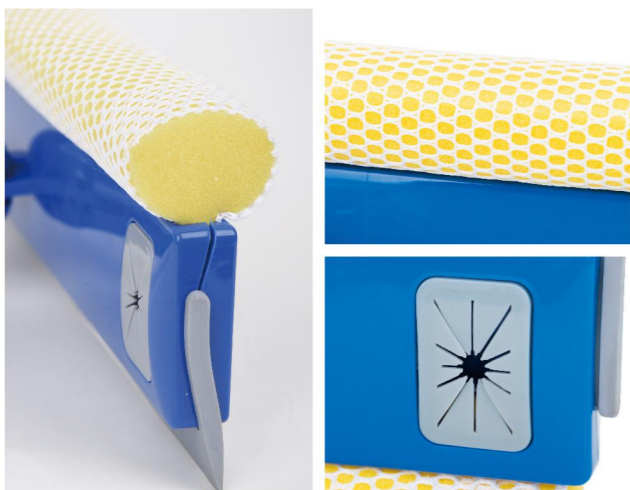

## WINDOW CLEANER

CODE: 6959125752605  
QTY: 24 PCS/CTN

**78-130** cm  
Telescopic Aluminum Handle

**10"**  
Cleaning Head

**7** adjust to  
Different Angles