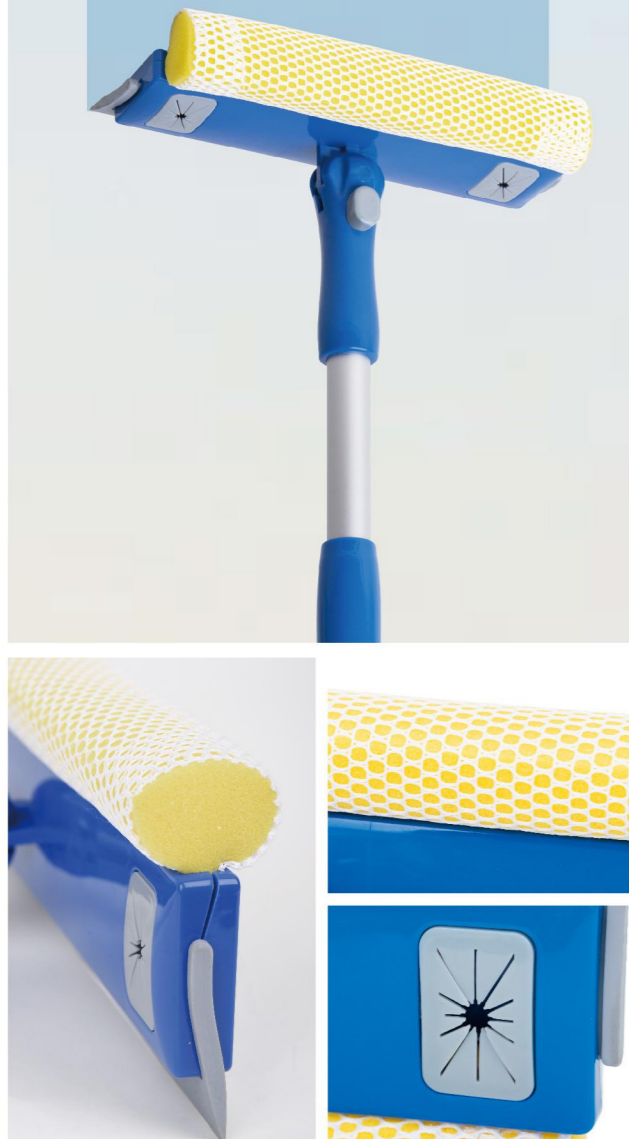

## WINDOW CLEANER

CODE: 6959125752599  
QTY: 24 PCS/CTN

**54-81** cm  
Telescopic Aluminum Handle

**8"**  
Cleaning Head

**7** adjust to  
Different Angles