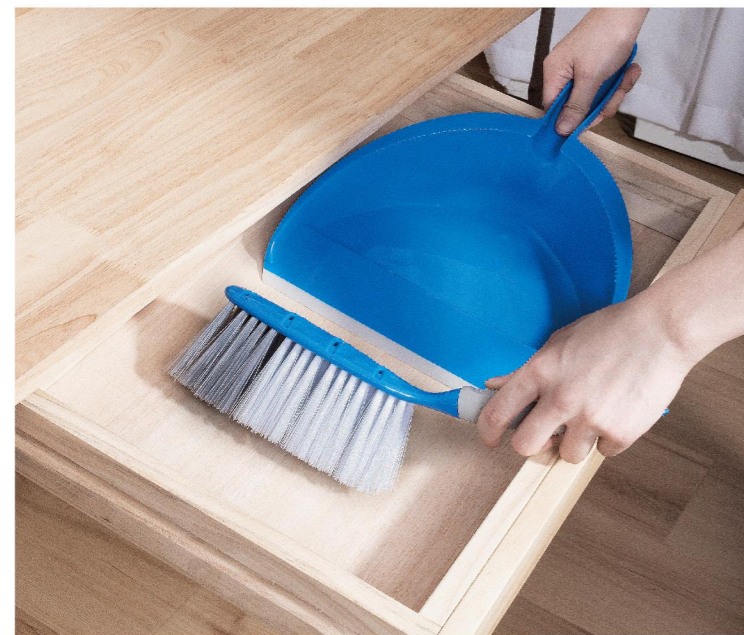

KC2001

DUSTPAN & BRUSH

CODE: 6959125751943
QTY: 48 PCS/CTN

21 cm
Dustpan

5 cm
Bristle